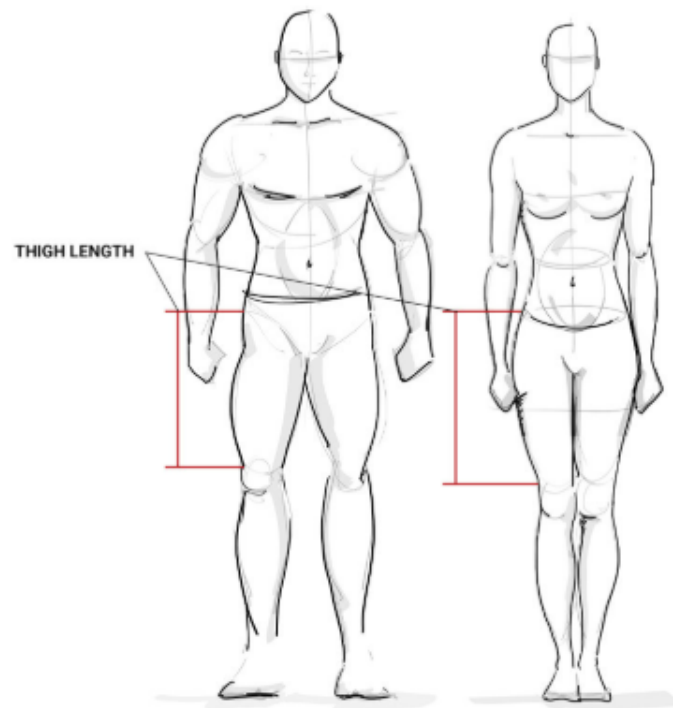

## Thigh length

### Muay Thai shorts

CM | INCHES

SIZE	WAIST	THIGH LENGTH
XS	72 - 76	32
S	77 - 81	34
M	82 - 86	36
L	87 - 91	38
XL	92 - 96	40
XXL	97 - 101	42

**For a perfect comfort, we recommend to choose the size above**