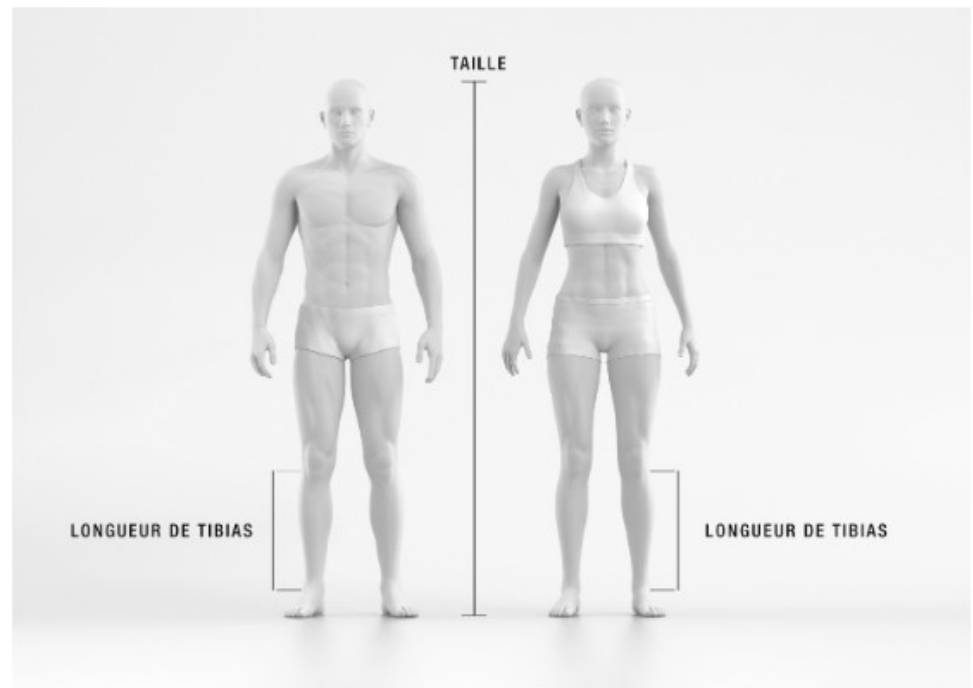

Shinguard Size Chart

Shin length

Measure the length of your shin from below the knee to the ankle joint.

Shinguards

CM | INCHES

SIZE	SHIN LENGTH
XS	31
S	34
M	36
L	38
XL	40